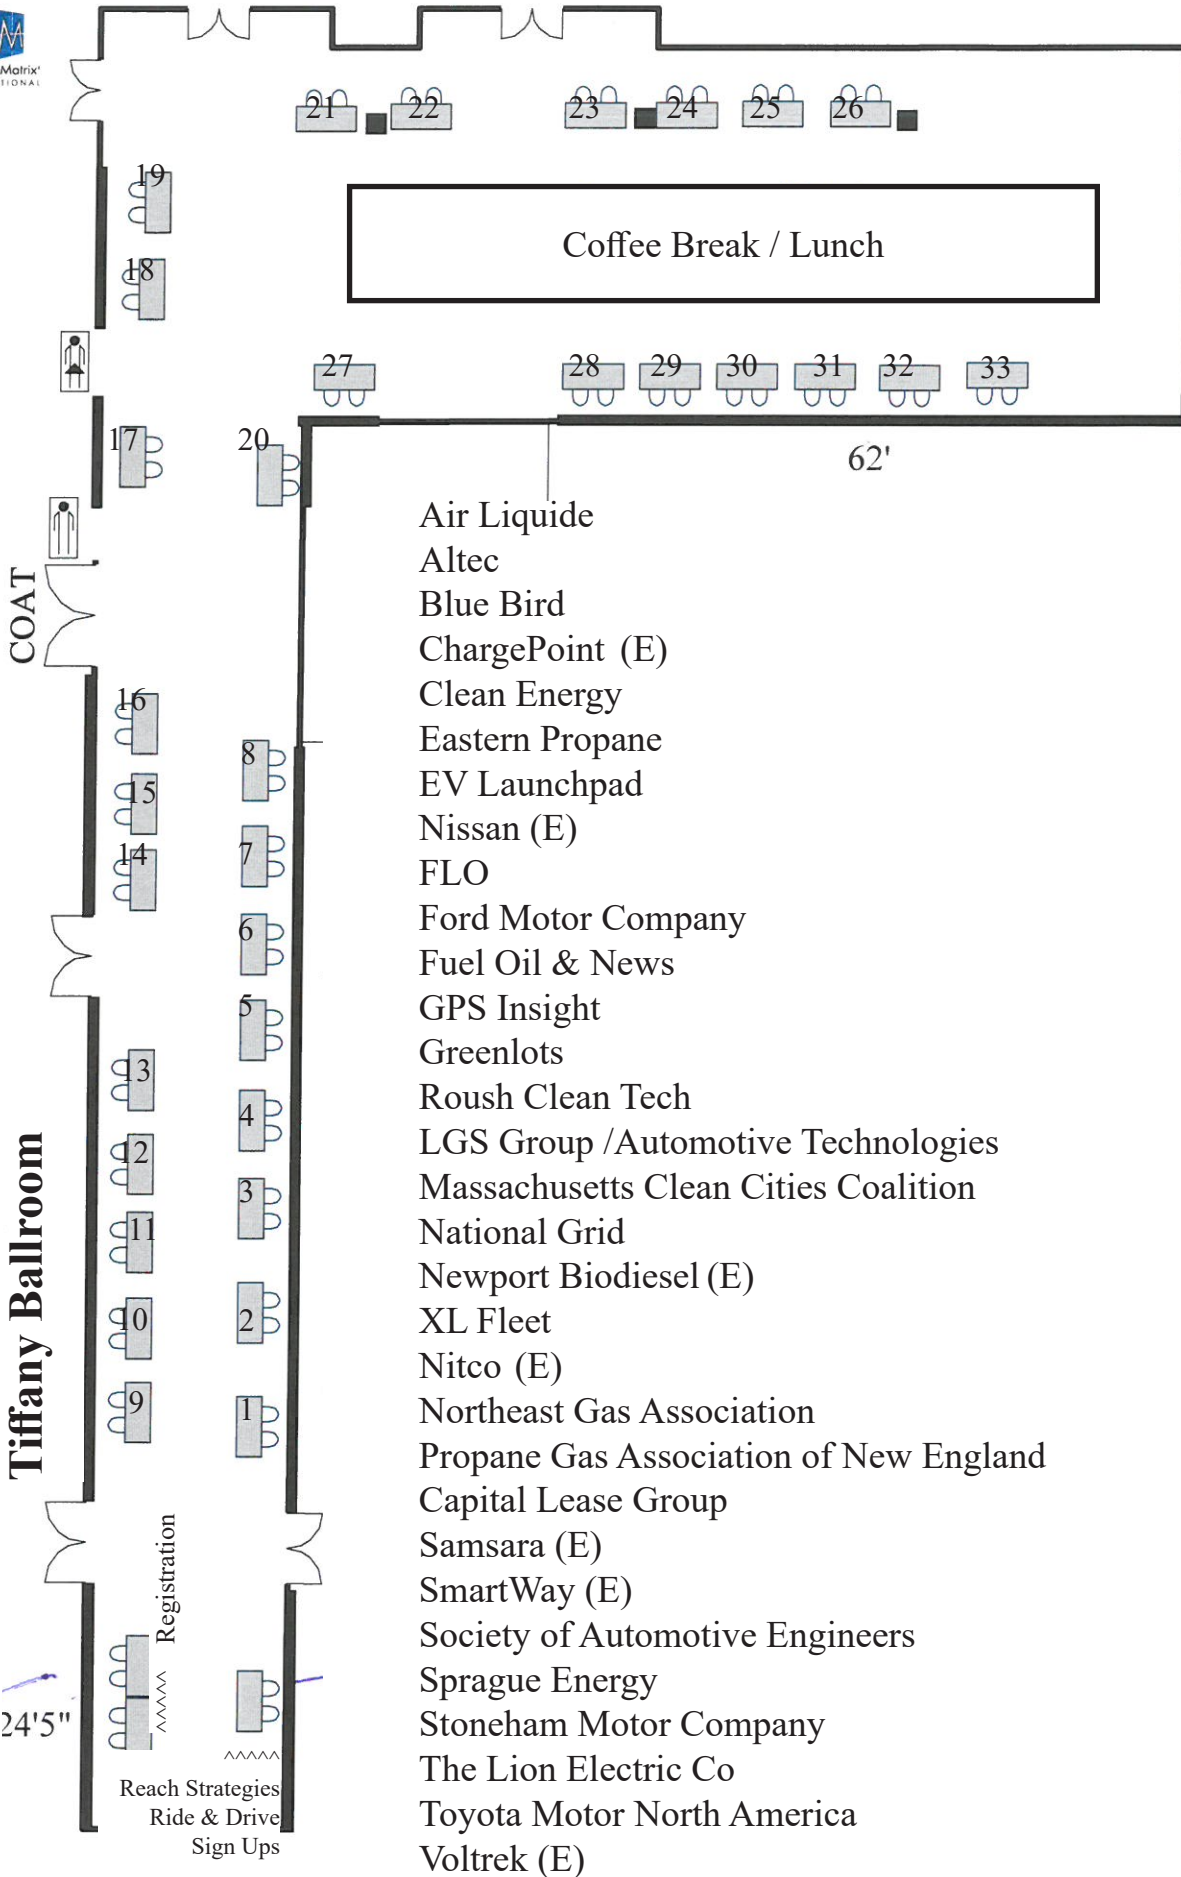

Lennox

Essex

Air Liquide	2
Altec	3
Blue Bird	4
ChargePoint (E)	14
Clean Energy	5
Eastern Propane	12
EV Launchpad	19
Nissan (E)	6
FLO	20
Ford Motor Company	9
Fuel Oil & News	21
GPS Insight	18
Greenlots	22
Roush Clean Tech	16
LGS Group /Automotive Technologies	23
Massachusetts Clean Cities Coalition	1
National Grid	8
Newport Biodiesel (E)	24
XL Fleet	17
Nitco (E)	25
Northeast Gas Association	26
Propane Gas Association of New England	11
Capital Lease Group	27
Samsara (E)	28
SmartWay (E)	29
Society of Automotive Engineers	30
Sprague Energy	7
Stoneham Motor Company	10
The Lion Electric Co	31
Toyota Motor North America	13
Voltrek (E)	15

Registration

Reach Strategies  
Ride & Drive  
Sign Ups